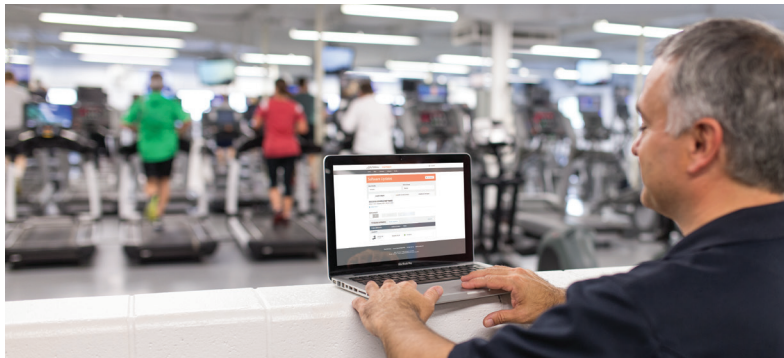

INTEGRITY X CONSOLE

Offers a clean look and intuitive 7" touch screen. Advanced, but easy to use, workouts as well as Bluetooth® and NFC connection keep exercisers engaged. Resistance adjustment buttons are easily accessed during a workout.

LFCONNECT DIGITAL SOLUTIONS

Detailed equipment data offers valuable insight into exerciser habits, staffing needs and equipment layout suggestions. LFCconnect™ Protect digital service allows Life Fitness service professionals to proactively monitor equipment and alert you to issues or preventive maintenance needs. Wireless connection lets you take advantage of these LFCconnect solutions.