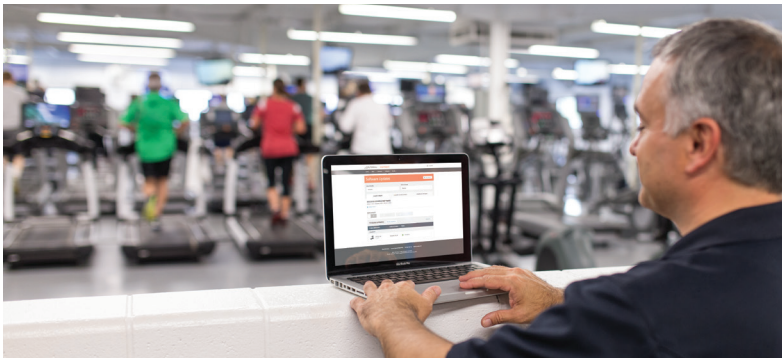

INTEGRITY SERIES

SX ELLIPTICAL CROSS-TRAINER

The Integrity™ Series is rooted in more than 20 years of reliability and innovation. Continuous innovation and improvement ensures that this workhorse cardio line remains a trusted fixture in facilities around the world.

INTEGRITY X CONSOLE

Offers a clean look and intuitive 7" touch screen. Advanced, but easy to use, workouts as well as Bluetooth® and NFC connection keep exercisers engaged. Resistance adjustment buttons are easily accessed during a workout.

Life Fitness

BASE FEATURES

NATURAL STRIDE

The 20" stride has a smooth and fluid motion developed from years of research. A large area of knee clearance makes it comfortable for tall exercisers.

ERGONOMIC GRIP HANDLES